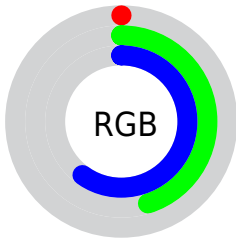

Distribution

- Red (0%)
- Green (45%)
- Blue (60%)