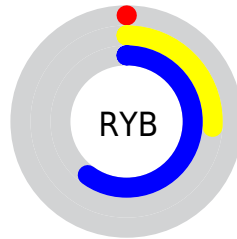

- Red (0%)
- Yellow (26%)
- Blue (60%)