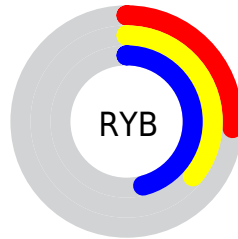

- Red (26%)
- Yellow (36%)
- Blue (46%)