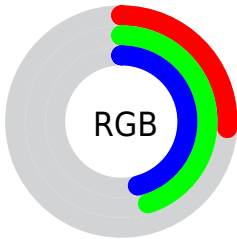

Distribution

- Red (26%)
- Green (45%)
- Blue (46%)