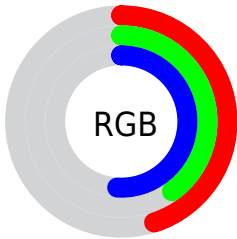

Distribution

- Red (45%)
- Green (40%)
- Blue (51%)