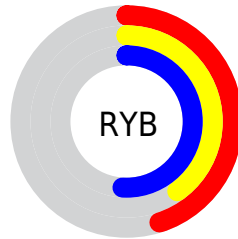

- Red (45%)
- Yellow (40%)
- Blue (51%)