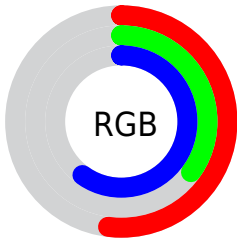

Distribution

- Red (52%)
- Green (35%)
- Blue (60%)