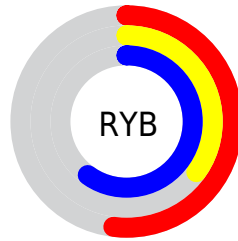

- Red (52%)
- Yellow (35%)
- Blue (60%)