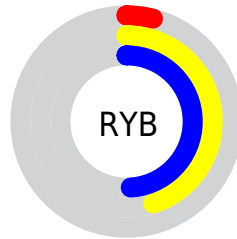

Red (4%)

Yellow (45%)

Blue (49%)