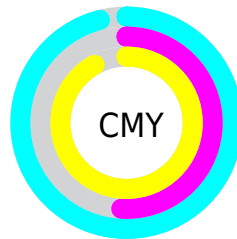

Distribution

Red (4%)

Green (49%)

Blue (8%)

Red (4%)

Yellow (45%)

Blue (49%)

Cyan (92%)

Magenta (0%)

Yellow (83%)

Black (51%)

Cyan (96%)

Magenta (51%)

Yellow (92%)

Brightness & Saturation Gradients

These gradients show how the CIE Lab color 124.99, -48.73, 43.94 changes by changing the brightness by 10 percent. The first figure shows a shift by +10% for each color and the second figure -10%.