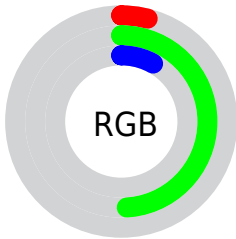

Distribution

Red (4%)

Green (49%)

Blue (8%)