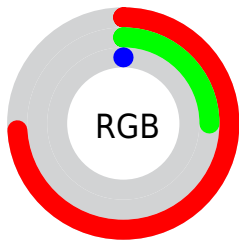

Distribution

Red (74%)

Green (25%)

Blue (0%)