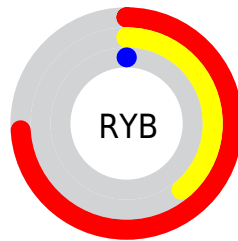

Details

The CIELab color **45.08, 47.74, 56.20** is a dark color, and the websafe version is hex **CC3300**. A complement of this color would be **49.60, -4.45, -41.98**, and the grayscale version is **40.34, 0.00, -0.01**.

A 20% lighter version of the original color is **65.07, 47.97, 56.20**, and **25.30, 47.78, 37.76** is the 20% darker color. If you saturate the color by 10%, you get **45.08, 47.74, 56.20**, and if you desaturate by 10%, it is **47.27, 42.34, 52.32**.

Distribution

Red (74%)

Green (25%)

Blue (0%)

Red (74%)

Yellow (39%)

Blue (0%)

Cyan (0%)