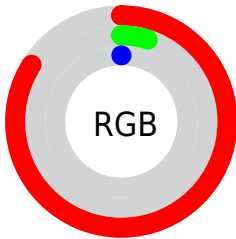

Distribution

Red (84%)

Green (5%)

Blue (0%)