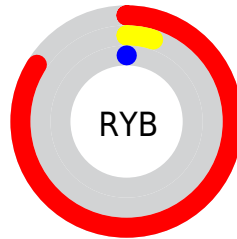

Details

The CIELab color **45.06, 69.01, 59.03** is a dark color, and the websafe version is hex **CC0000**. The color can be described as dark washed red. A complement of this color would be **73.93, -36.18, -18.27**, and the grayscale version is **30.56, 0.00, -0.00**.

A 20% lighter version of the original color is **60.64, 60.97, 53.35**, and **30.37, 53.66, 44.07** is the 20% darker color. If you saturate the color by 10%, you get **45.06, 69.01, 59.03**, and if you desaturate by 10%, it is **46.24, 66.06, 52.73**.

Distribution

Red (84%)

Green (5%)

Blue (0%)

Red (84%)

Yellow (5%)

Blue (0%)

Cyan (0%)