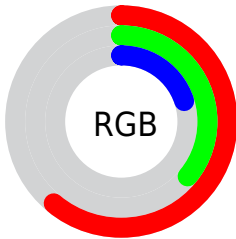

Distribution

- Red (61%)
- Green (36%)
- Blue (20%)