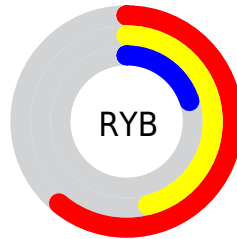

- Red (61%)
- Yellow (46%)
- Blue (20%)