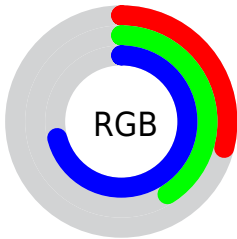

Distribution

- Red (29%)
- Green (41%)
- Blue (71%)