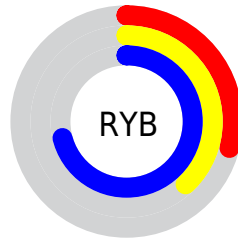

- Red (29%)
- Yellow (38%)
- Blue (71%)