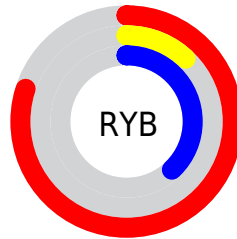

- Red (80%)
- Yellow (12%)
- Blue (38%)