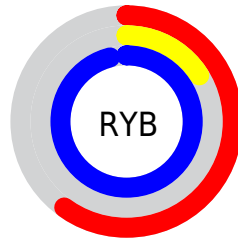

- Red (60%)
- Yellow (16%)
- Blue (96%)