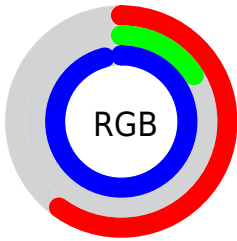

Distribution

- Red (60%)
- Green (16%)
- Blue (96%)