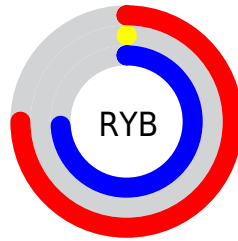

- Red (75%)
- Yellow (0%)
- Blue (74%)