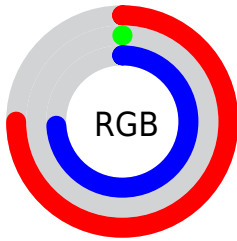

Distribution

- Red (75%)
- Green (0%)
- Blue (74%)