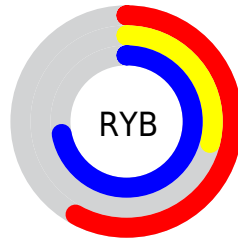

A 20% lighter version of the original color is  $65.25, 48.96, -45.71$ , and  $25.34, 48.96, -45.22$  is the 20% darker color. If you saturate the color by 10%, you get  $41.36, 56.16, -51.77$ , and if you desaturate by 10%, it is  $49.78, 40.79, -38.26$ .

# Distribution

Red (58%)

Green (29%)

Blue (72%)

Red (58%)

Yellow (29%)

Blue (72%)

Cyan (20%)