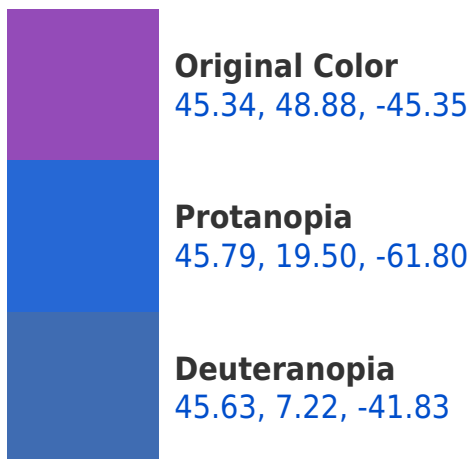

## **Background**

This preview shows how black text looks on a background with the CIELab color 125.34, 48.88, -45.35.

## Dichromacy

**Tritanopia**  
45.34, 16.93, 2.32

# Trichromacy

**Original Color**  
45.34, 48.88, -45.35

**Protanomaly**  
43.82, 27.78, -58.61

**Deuteranomaly**  
44.29, 22.04, -45.02

**Tritanomaly**  
44.82, 28.24, -15.94

# Monochromacy

**Original Color**  
45.34, 48.88, -45.35

**Achromatopsia**  
46.03, 0.00, -0.01

**Achromatomaly**  
44.99, 18.18, -17.64