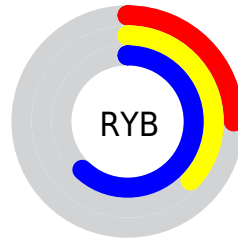

# Details

The CIELab color  $45.49, -1.70, -29.73$  is a dark color, and the websafe version is hex  $336699$ . A complement of this color would be  $50.33, 13.52, 32.80$ , and the grayscale version is  $43.18, 0.00, -0.01$ .

A 20% lighter version of the original color is  $65.37, -1.41, -30.02$ , and  $25.82, -0.97, -28.93$  is the 20% darker color. If you saturate the color by 10%, you get  $42.49, 0.07, -34.49$ , and if you desaturate by 10%, it is  $48.60, -2.69, -24.84$ .

# Distribution

Red (25%)

Green (44%)

Blue (62%)

Red (25%)

Yellow (37%)

Blue (62%)

Cyan (59%)