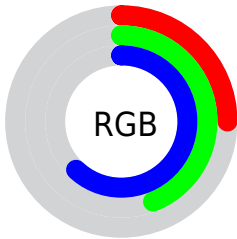

Distribution

Red (25%)

Green (44%)

Blue (62%)