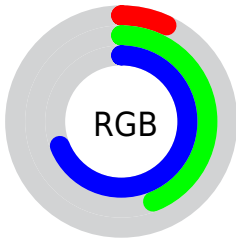

Distribution

- Red (7%)
- Green (44%)
- Blue (69%)