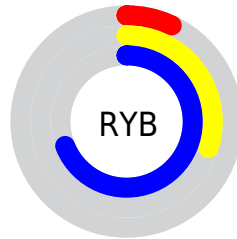

- Red (7%)
- Yellow (30%)
- Blue (69%)