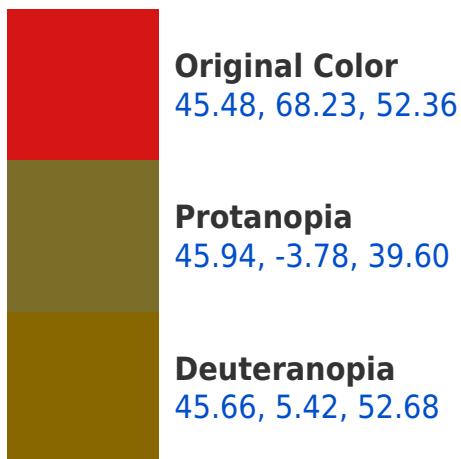

A 20% lighter version of the original color is **61.24, 60.30, 46.40**, and **30.37, 53.66, 44.07** is the 20% darker color. If you saturate the color by 10%, you get **44.66, 70.18, 58.89**, and if you desaturate by 10%, it is **47.18, 64.30, 43.46**.

Large Text (above 18pt) WCAG AAA ✓ Pass

Any Text WCAG AAA ✓ Pass

If you want to check with other color combinations, try the [Color Contrast Checker](#).

CIELab 125.48, 68.23, 52.36

Background

This preview shows how black text looks on a background with the CIELab color 125.48, 68.23, 52.36.

This preview shows how white text looks on a background with the CIELab color 125.48, 68.23, 52.36.

Color Blindness Simulation

Color vision deficiency is a very complex topic, and I could not describe the different causes any better than Wikipedia does, so if you want to learn more, you should check out their [article about color blindness](#).

Dichromacy

Tritanopia
45.50, 68.00, 54.98

Trichromacy

Original Color
45.48, 68.23, 52.36

Protanomaly
41.81, 29.34, 40.02

Deuteranomaly
42.43, 34.96, 50.26

Tritanomaly
45.51, 68.03, 53.94

Monochromacy