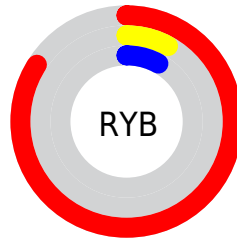

Details

The CIELab color **45.48, 68.23, 52.36** is a dark color, and the websafe version is hex **CC0000**. The color can be described as dark washed red. A complement of this color would be **77.93, -41.48, -12.26**, and the grayscale version is **33.57, 0.00, -0.00**.

A 20% lighter version of the original color is **61.24, 60.30, 46.40**, and **30.37, 53.66, 44.07** is the 20% darker color. If you saturate the color by 10%, you get **44.66, 70.18, 58.89**, and if you desaturate by 10%, it is **47.18, 64.30, 43.46**.

Distribution

Red (84%)

Green (8%)

Blue (8%)

Red (84%)

Yellow (8%)

Blue (8%)

Cyan (0%)