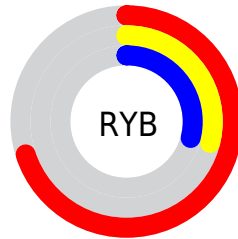

## Conversions Part 2

Format	Color
<a href="#">RYB</a>	<a href="#">179, 74, 74</a>
Decimal	<a href="#">11749962</a>
CIELab	<a href="#">45.60, 42.75, 21.77</a>
CIElCh	<a href="#">46, 47.974, 26.987</a>
Yxy	<a href="#">14.9750, 0.4902, 0.3295</a>
Android (android.graphics.Color)	<a href="#">4289940042</a> ( <a href="#">0xFFB34A4A</a> )
YUV	<a href="#">105.3950, -15.4777, 64.5516</a>
Hunter-Lab	<a href="#">38.6976, 35.0251, 14.5348</a>

# Details

The CIELab color **45.60, 42.75, 21.77** is a dark color, and the websafe version is hex **993333**. A complement of this color would be **67.24, -29.78, -9.07**, and the grayscale version is **44.62, 0.00, -0.01**.

A 20% lighter version of the original color is **65.52, 42.99, 21.47**, and **25.64, 42.82, 21.99** is the 20% darker color. If you saturate the color by 10%, you get **42.32, 49.57, 28.39**, and if you desaturate by 10%, it is **49.49, 35.23, 16.25**.

# Distribution

Red (70%)

Green (29%)

Blue (29%)

Red (70%)

Yellow (29%)

Blue (29%)

Cyan (0%)