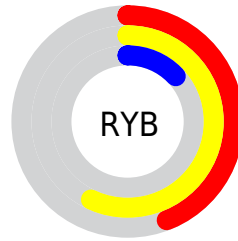

Details

The CIELab color $45.71, 12.46, 42.93$ is a dark color, and the websafe version is hex 996633 . A complement of this color would be $33.90, 8.82, -40.97$, and the grayscale version is $44.64, 0.00, -0.01$.

A 20% lighter version of the original color is $65.73, 12.09, 42.95$, and $25.65, 13.20, 35.55$ is the 20% darker color. If you saturate the color by 10%, you get $44.10, 15.38, 47.15$, and if you desaturate by 10%, it is $47.40, 9.82, 37.76$.

Distribution

Red (57%)

Green (39%)

Blue (13%)

Red (44%)

Yellow (57%)

Blue (13%)

Cyan (0%)