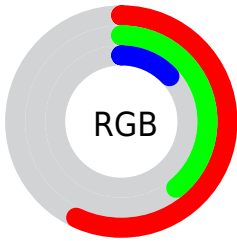

Distribution

Red (57%)

Green (39%)

Blue (13%)