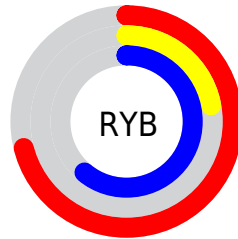

- Red (71%)
- Yellow (22%)
- Blue (61%)