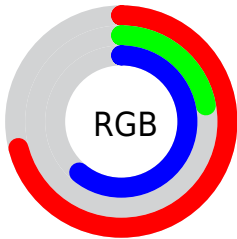

Distribution

- Red (71%)
- Green (22%)
- Blue (61%)