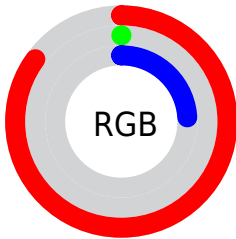

Distribution

- Red (85%)
- Green (0%)
- Blue (24%)