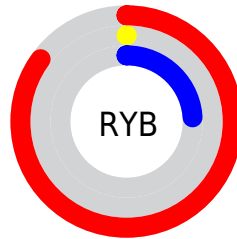

- Red (85%)
- Yellow (0%)
- Blue (24%)