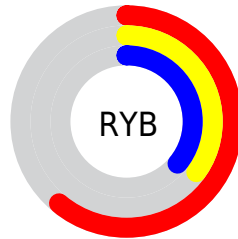

- Red (61%)
- Yellow (35%)
- Blue (36%)