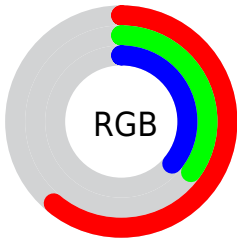

Distribution

- Red (61%)
- Green (35%)
- Blue (36%)