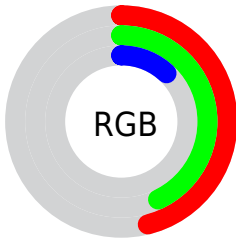

Distribution

- Red (46%)
- Green (43%)
- Blue (12%)