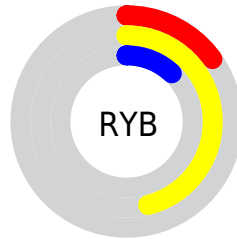

- Red (15%)
- Yellow (46%)
- Blue (12%)