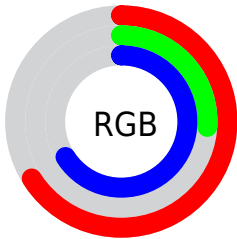

Distribution

- Red (66%)
- Green (26%)
- Blue (66%)