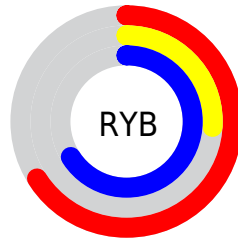

- Red (66%)
- Yellow (26%)
- Blue (66%)