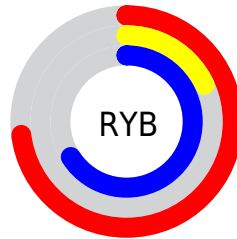

- Red (73%)
- Yellow (18%)
- Blue (66%)