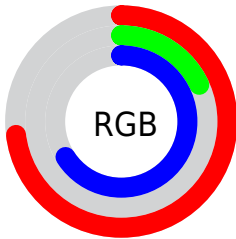

Distribution

- Red (73%)
- Green (18%)
- Blue (66%)