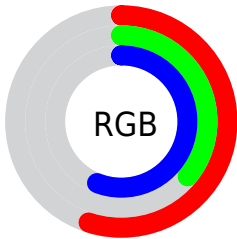

Distribution

- Red (55%)
- Green (36%)
- Blue (56%)