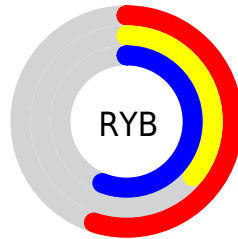

- Red (55%)
- Yellow (36%)
- Blue (56%)