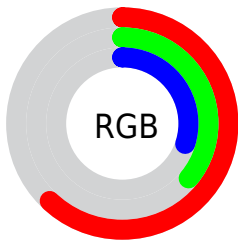

Distribution

- Red (62%)
- Green (36%)
- Blue (30%)