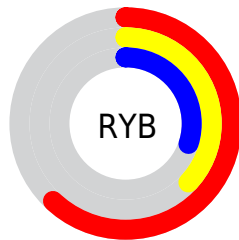

- Red (62%)
- Yellow (37%)
- Blue (30%)