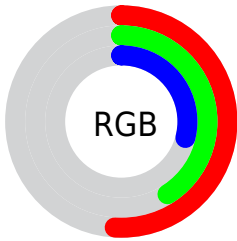

Distribution

- Red (51%)
- Green (41%)
- Blue (29%)