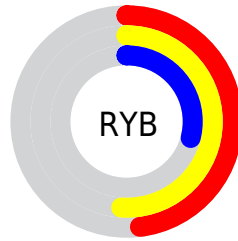

- Red (48%)
- Yellow (51%)
- Blue (29%)