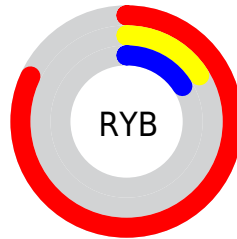

Details

The CIELab color **45.95, 62.70, 42.07** is a dark color, and the websafe version is hex **CC3333**. The color can be described as dark washed red. A complement of this color would be **76.16, -39.24, -11.64**, and the grayscale version is **38.99, 0.00, -0.00**.

A 20% lighter version of the original color is **63.08, 57.02, 37.75**, and **29.46, 52.60, 42.98** is the 20% darker color. If you saturate the color by 10%, you get **44.24, 66.64, 50.84**, and if you desaturate by 10%, it is **48.63, 56.73, 33.27**.

Distribution

Red (82%)

Green (16%)

Blue (16%)

Red (82%)

Yellow (16%)

Blue (16%)

Cyan (0%)