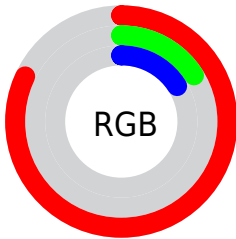

Distribution

Red (82%)

Green (16%)

Blue (16%)