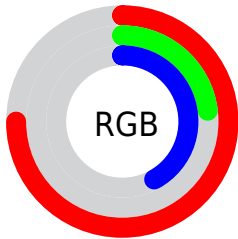

Distribution

Red (75%)

Green (23%)

Blue (42%)