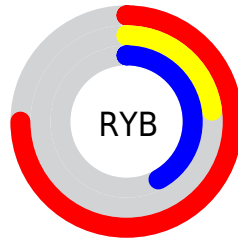

# Details

The CIELab color **46.01, 56.69, 3.11** is a dark color, and the websafe version is hex **CC3366**. The color can be described as dark muted rose. A complement of this color would be **69.91, -47.25, 13.93**, and the grayscale version is **43.80, 0.00, -0.01**.

A 20% lighter version of the original color is **65.88, 56.67, 2.96**, and **27.58, 51.78, 5.43** is the 20% darker color. If you saturate the color by 10%, you get **43.43, 61.89, 7.06**, and if you desaturate by 10%, it is **49.33, 49.91, 0.42**.

# Distribution

Red (75%)

Green (23%)

Blue (42%)

Red (75%)

Yellow (23%)

Blue (42%)

Cyan (0%)