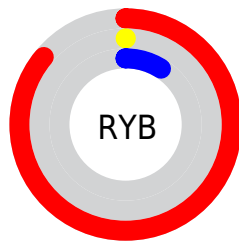

Details

The CIELab color **46.02, 71.90, 52.05** is a dark color, and the websafe version is hex **CC0000**. The color can be described as dark washed red. A complement of this color would be **79.14, -49.79, -0.88**, and the grayscale version is **29.15, 0.00, -0.00**.

A 20% lighter version of the original color is **60.66, 62.00, 44.69**, and **31.74, 55.23, 45.67** is the 20% darker color. If you saturate the color by 10%, you get **46.02, 71.90, 52.08**, and if you desaturate by 10%, it is **46.94, 70.10, 42.97**.

Distribution

Red (86%)

Green (0%)

Blue (9%)

Red (86%)

Yellow (0%)

Blue (9%)

Cyan (0%)