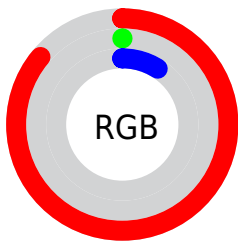

Distribution

Red (86%)

Green (0%)

Blue (9%)