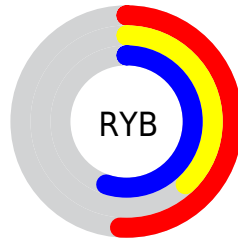

- Red (51%)
- Yellow (38%)
- Blue (55%)