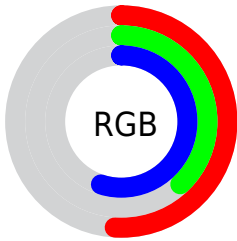

Distribution

- Red (51%)
- Green (38%)
- Blue (55%)