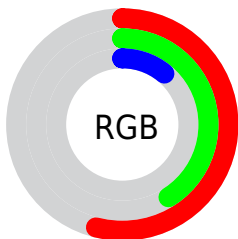

Distribution

- Red (54%)
- Green (41%)
- Blue (11%)