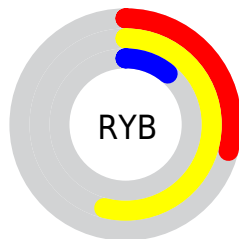

- Red (29%)
- Yellow (54%)
- Blue (11%)