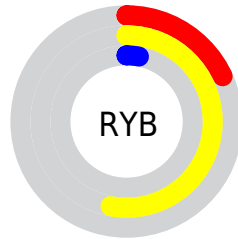

Details

The CIELab color **46.00, 3.44, 51.19** is a dark color, and the websafe version is hex **996600**. A complement of this color would be **20.50, 31.51, -56.61**, and the grayscale version is **43.69, 0.00, -0.01**.

A 20% lighter version of the original color is **66.03, 3.36, 51.19**, and **26.09, 4.77, 35.49** is the 20% darker color. If you saturate the color by 10%, you get **45.53, 4.25, 52.48**, and if you desaturate by 10%, it is **46.93, 1.95, 48.43**.

Distribution

Red (53%)

Green (41%)

Blue (3%)

Red (18%)

Yellow (53%)

Blue (3%)

Cyan (0%)