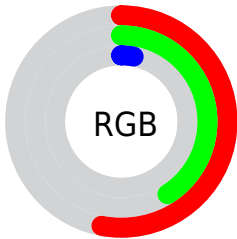

Distribution

Red (53%)

Green (41%)

Blue (3%)