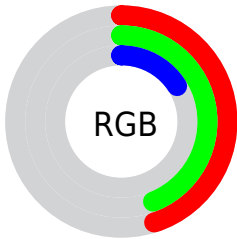

Distribution

- Red (45%)
- Green (44%)
- Blue (16%)