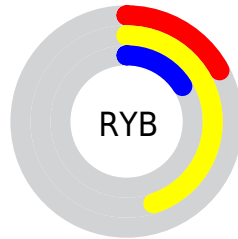

- Red (17%)
- Yellow (45%)
- Blue (16%)