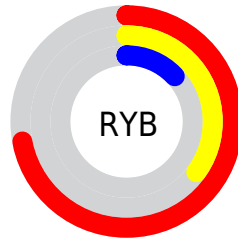

- Red (72%)
- Yellow (35%)
- Blue (13%)