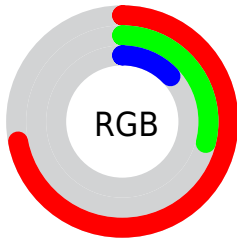

Distribution

- Red (72%)
- Green (29%)
- Blue (13%)