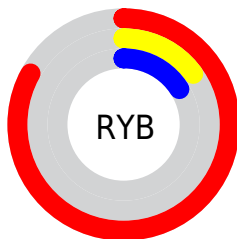

- Red (83%)
- Yellow (15%)
- Blue (16%)