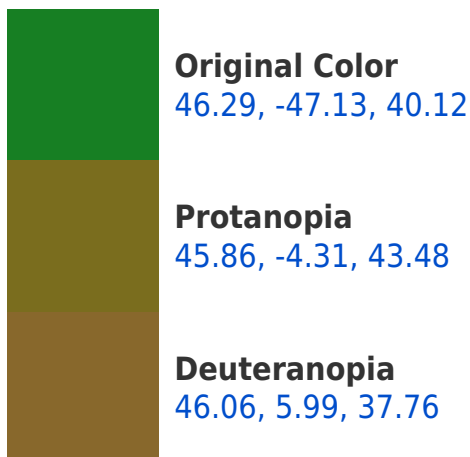

A 20% lighter version of the original color is **66.35, -47.09, 40.25**, and **27.21, -35.90, 34.59** is the 20% darker color. If you saturate the color by 10%, you get **46.06, -49.45, 44.07**, and if you desaturate by 10%, it is **46.65, -43.77, 35.51**.

100.00, 61.03, 10.32

Sweetspot

The Sweet Spot groups the original color and five complimentary colors.

99.84, -1.11, 3.06

99.94, -0.44, 1.20

98.25, 2.14, 0.75

53.35, -0.25, 0.68

0.00, 0.00, 0.00

CIELab 126.29, -47.13, 40.12

Background

This preview shows how black text looks on a background with the CIELab color 126.29, -47.13, 40.12.

Color Blindness Simulation

Color vision deficiency is a very complex topic, and I could not describe the different causes any better than Wikipedia does, so if you want to learn more, you should check out their [article about color blindness](#).

Dichromacy

Tritanopia

46.44, -17.43, -11.10

Trichromacy

Original Color
46.29, -47.13, 40.12

Protanomaly
45.04, -24.40, 40.85

Deuteranomaly
44.49, -17.72, 36.40

Tritanomaly
45.99, -31.02, 8.38