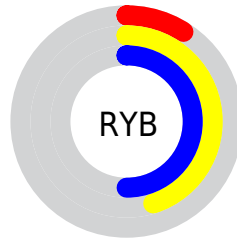

- Red (9%)
- Yellow (45%)
- Blue (50%)