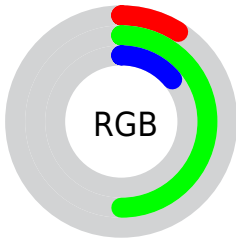

Distribution

- Red (9%)
- Green (50%)
- Blue (14%)