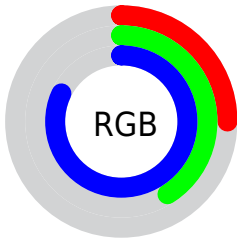

Distribution

Red (25%)

Green (41%)

Blue (82%)