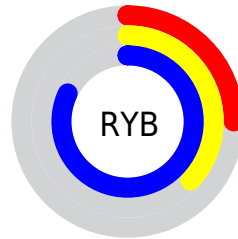

A 20% lighter version of the original color is **65.88, 17.08, -52.81**, and **27.73, 24.47, -56.48** is the 20% darker color. If you saturate the color by 10%, you get **41.59, 28.06, -66.33**, and if you desaturate by 10%, it is **51.48, 15.00, -50.29**.

# Distribution

Red (25%)

Green (41%)

Blue (82%)

Red (25%)

Yellow (37%)

Blue (82%)

Cyan (70%)