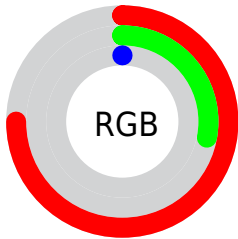

Distribution

Red (75%)

Green (28%)

Blue (0%)