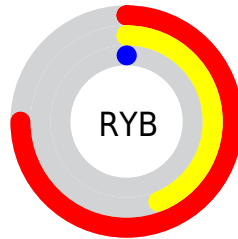

Details

The CIELab color **46.42, 45.82, 57.09** is a dark color, and the websafe version is hex **CC3300**. A complement of this color would be **48.50, -1.27, -44.87**, and the grayscale version is **42.04, 0.00, -0.01**.

A 20% lighter version of the original color is **66.51, 45.87, 57.26**, and **26.53, 46.11, 39.06** is the 20% darker color. If you saturate the color by 10%, you get **46.42, 45.82, 57.09**, and if you desaturate by 10%, it is **48.65, 40.40, 53.43**.

Distribution

Red (75%)

Green (28%)

Blue (0%)

Red (75%)

Yellow (44%)

Blue (0%)

Cyan (0%)