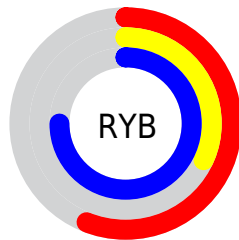

- Red (56%)
- Yellow (32%)
- Blue (75%)