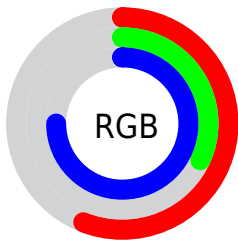

Distribution

- Red (56%)
- Green (32%)
- Blue (75%)