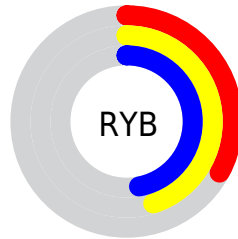

- Red (33%)
- Yellow (45%)
- Blue (47%)