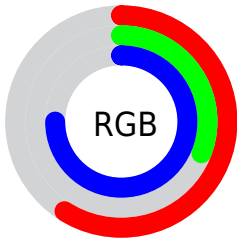

Distribution

- Red (59%)
- Green (31%)
- Blue (75%)