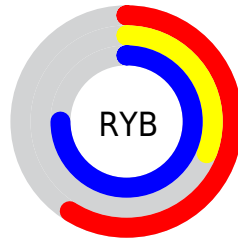

- Red (59%)
- Yellow (31%)
- Blue (75%)