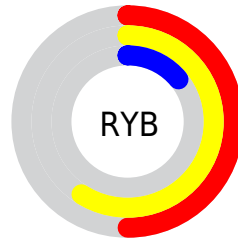

Details

The CIELab color **46.74, 14.77, 42.85** is a dark color, and the websafe version is hex **996633**. A complement of this color would be **36.79, 6.28, -39.96**, and the grayscale version is **45.74, 0.00, -0.01**.

A 20% lighter version of the original color is **66.78, 14.73, 42.87**, and **26.83, 15.55, 36.96** is the 20% darker color. If you saturate the color by 10%, you get **44.97, 18.04, 47.38**, and if you desaturate by 10%, it is **48.60, 11.78, 37.46**.

Distribution

Red (59%)

Green (39%)

Blue (14%)

Red (50%)

Yellow (59%)

Blue (14%)

Cyan (0%)