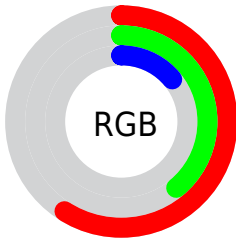

Distribution

Red (59%)

Green (39%)

Blue (14%)