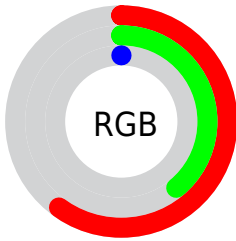

Distribution

- Red (60%)
- Green (39%)
- Blue (0%)