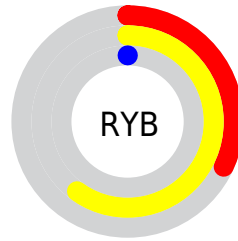

- Red (32%)
- Yellow (60%)
- Blue (0%)