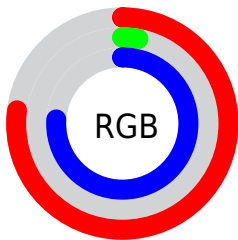

Distribution

- Red (77%)
- Green (3%)
- Blue (76%)