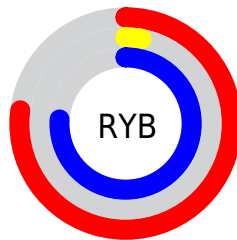

- Red (77%)
- Yellow (3%)
- Blue (76%)