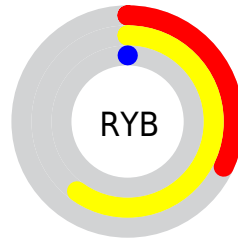

Details

The CIELab color **46.83, 14.70, 54.40** is a dark color, and the websafe version is hex **996600**. A complement of this color would be **26.30, 27.51, -58.23**, and the grayscale version is **44.38, 0.00, -0.01**.

A 20% lighter version of the original color is **66.88, 14.52, 54.51**, and **26.83, 15.55, 36.96** is the 20% darker color. If you saturate the color by 10%, you get **46.83, 14.70, 54.40**, and if you desaturate by 10%, it is **48.23, 11.93, 51.88**.

Distribution

Red (60%)

Green (39%)

Blue (0%)

Red (32%)

Yellow (60%)

Blue (0%)

Cyan (0%)