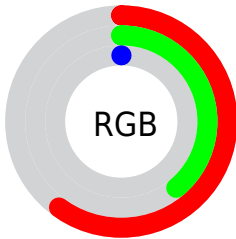

Distribution

Red (60%)

Green (39%)

Blue (0%)