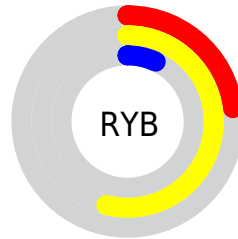

Details

The CIELab color **46.82, 3.53, 48.89** is a dark color, and the websafe version is hex **996600**. A complement of this color would be **24.14, 24.78, -51.87**, and the grayscale version is **44.95, 0.00, -0.01**.

A 20% lighter version of the original color is **66.82, 3.60, 48.87**, and **26.94, 4.54, 36.35** is the 20% darker color. If you saturate the color by 10%, you get **45.82, 5.23, 51.54**, and if you desaturate by 10%, it is **47.86, 2.06, 44.84**.

Distribution

Red (54%)

Green (42%)

Blue (7%)

Red (23%)

Yellow (54%)

Blue (7%)

Cyan (0%)