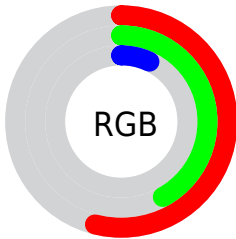

Distribution

Red (54%)

Green (42%)

Blue (7%)