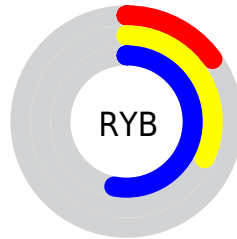

- Red (15%)
- Yellow (32%)
- Blue (53%)