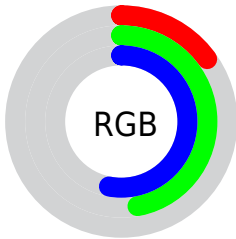

Distribution

- Red (15%)
- Green (47%)
- Blue (53%)