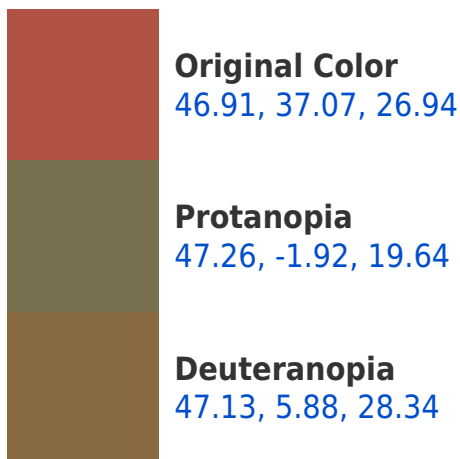

# Black Background

This preview shows how the CIE Lab color 126.91, 37.07, 26.94 looks on a black background.

## Background

This preview shows how black text looks on a background with the CIELab color 126.91, 37.07, 26.94.

## Dichromacy

**Tritanopia**  
47.00, 39.93, 16.37

# Trichromacy

**Original Color**  
46.91, 37.07, 26.94

**Protanomaly**  
46.28, 12.75, 21.07

**Deuteranomaly**  
46.57, 17.87, 27.47

**Tritanomaly**  
47.06, 38.82, 20.65