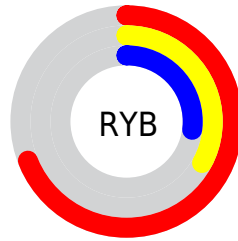

- Red (69%)
- Yellow (33%)
- Blue (27%)