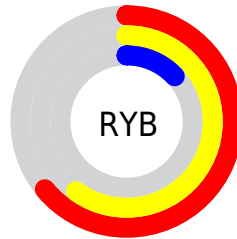

- Red (64%)
- Yellow (60%)
- Blue (13%)