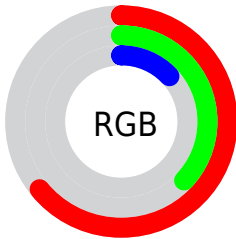

Distribution

- Red (64%)
- Green (37%)
- Blue (13%)